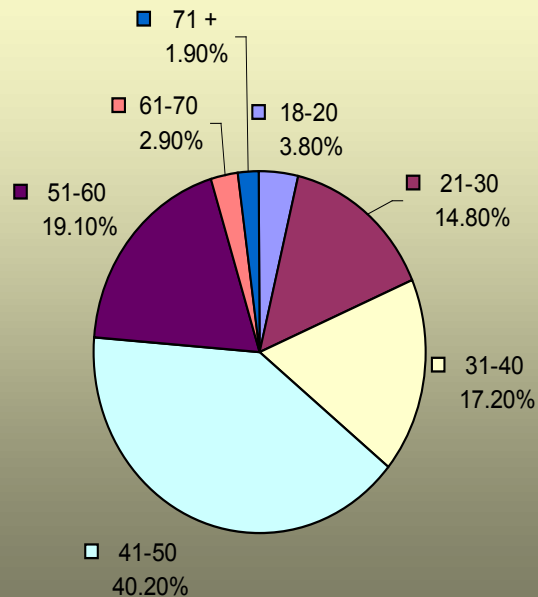

## Emergency Shelter Statistics on Gender, Age and Race

Interfaith Partnership for the Homeless Report on Age - based on clients visiting the Emergency Shelter during 2007.

Interfaith Partnership for the Homeless Report on Gender - based on clients visiting the Emergency Shelter during 2007.

Interfaith Partnership for the Homeless Report on Race - based on clients visiting the Emergency Shelter during 2007