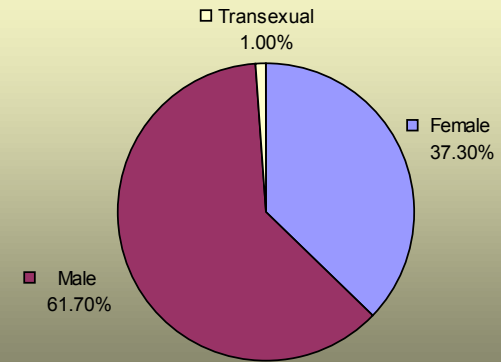

## Emergency Shelter Statistics on Gender, Age and Race

Interfaith Partnership for the Homeless Report on Age - based on clients visiting the Emergency Shelter during 2007.

Interfaith Partnership for the Homeless Report on Gender - based on clients visiting the Emergency Shelter during 2007.

Interfaith Partnership for the Homeless Report on Race - based on clients visiting the Emergency Shelter during 2007